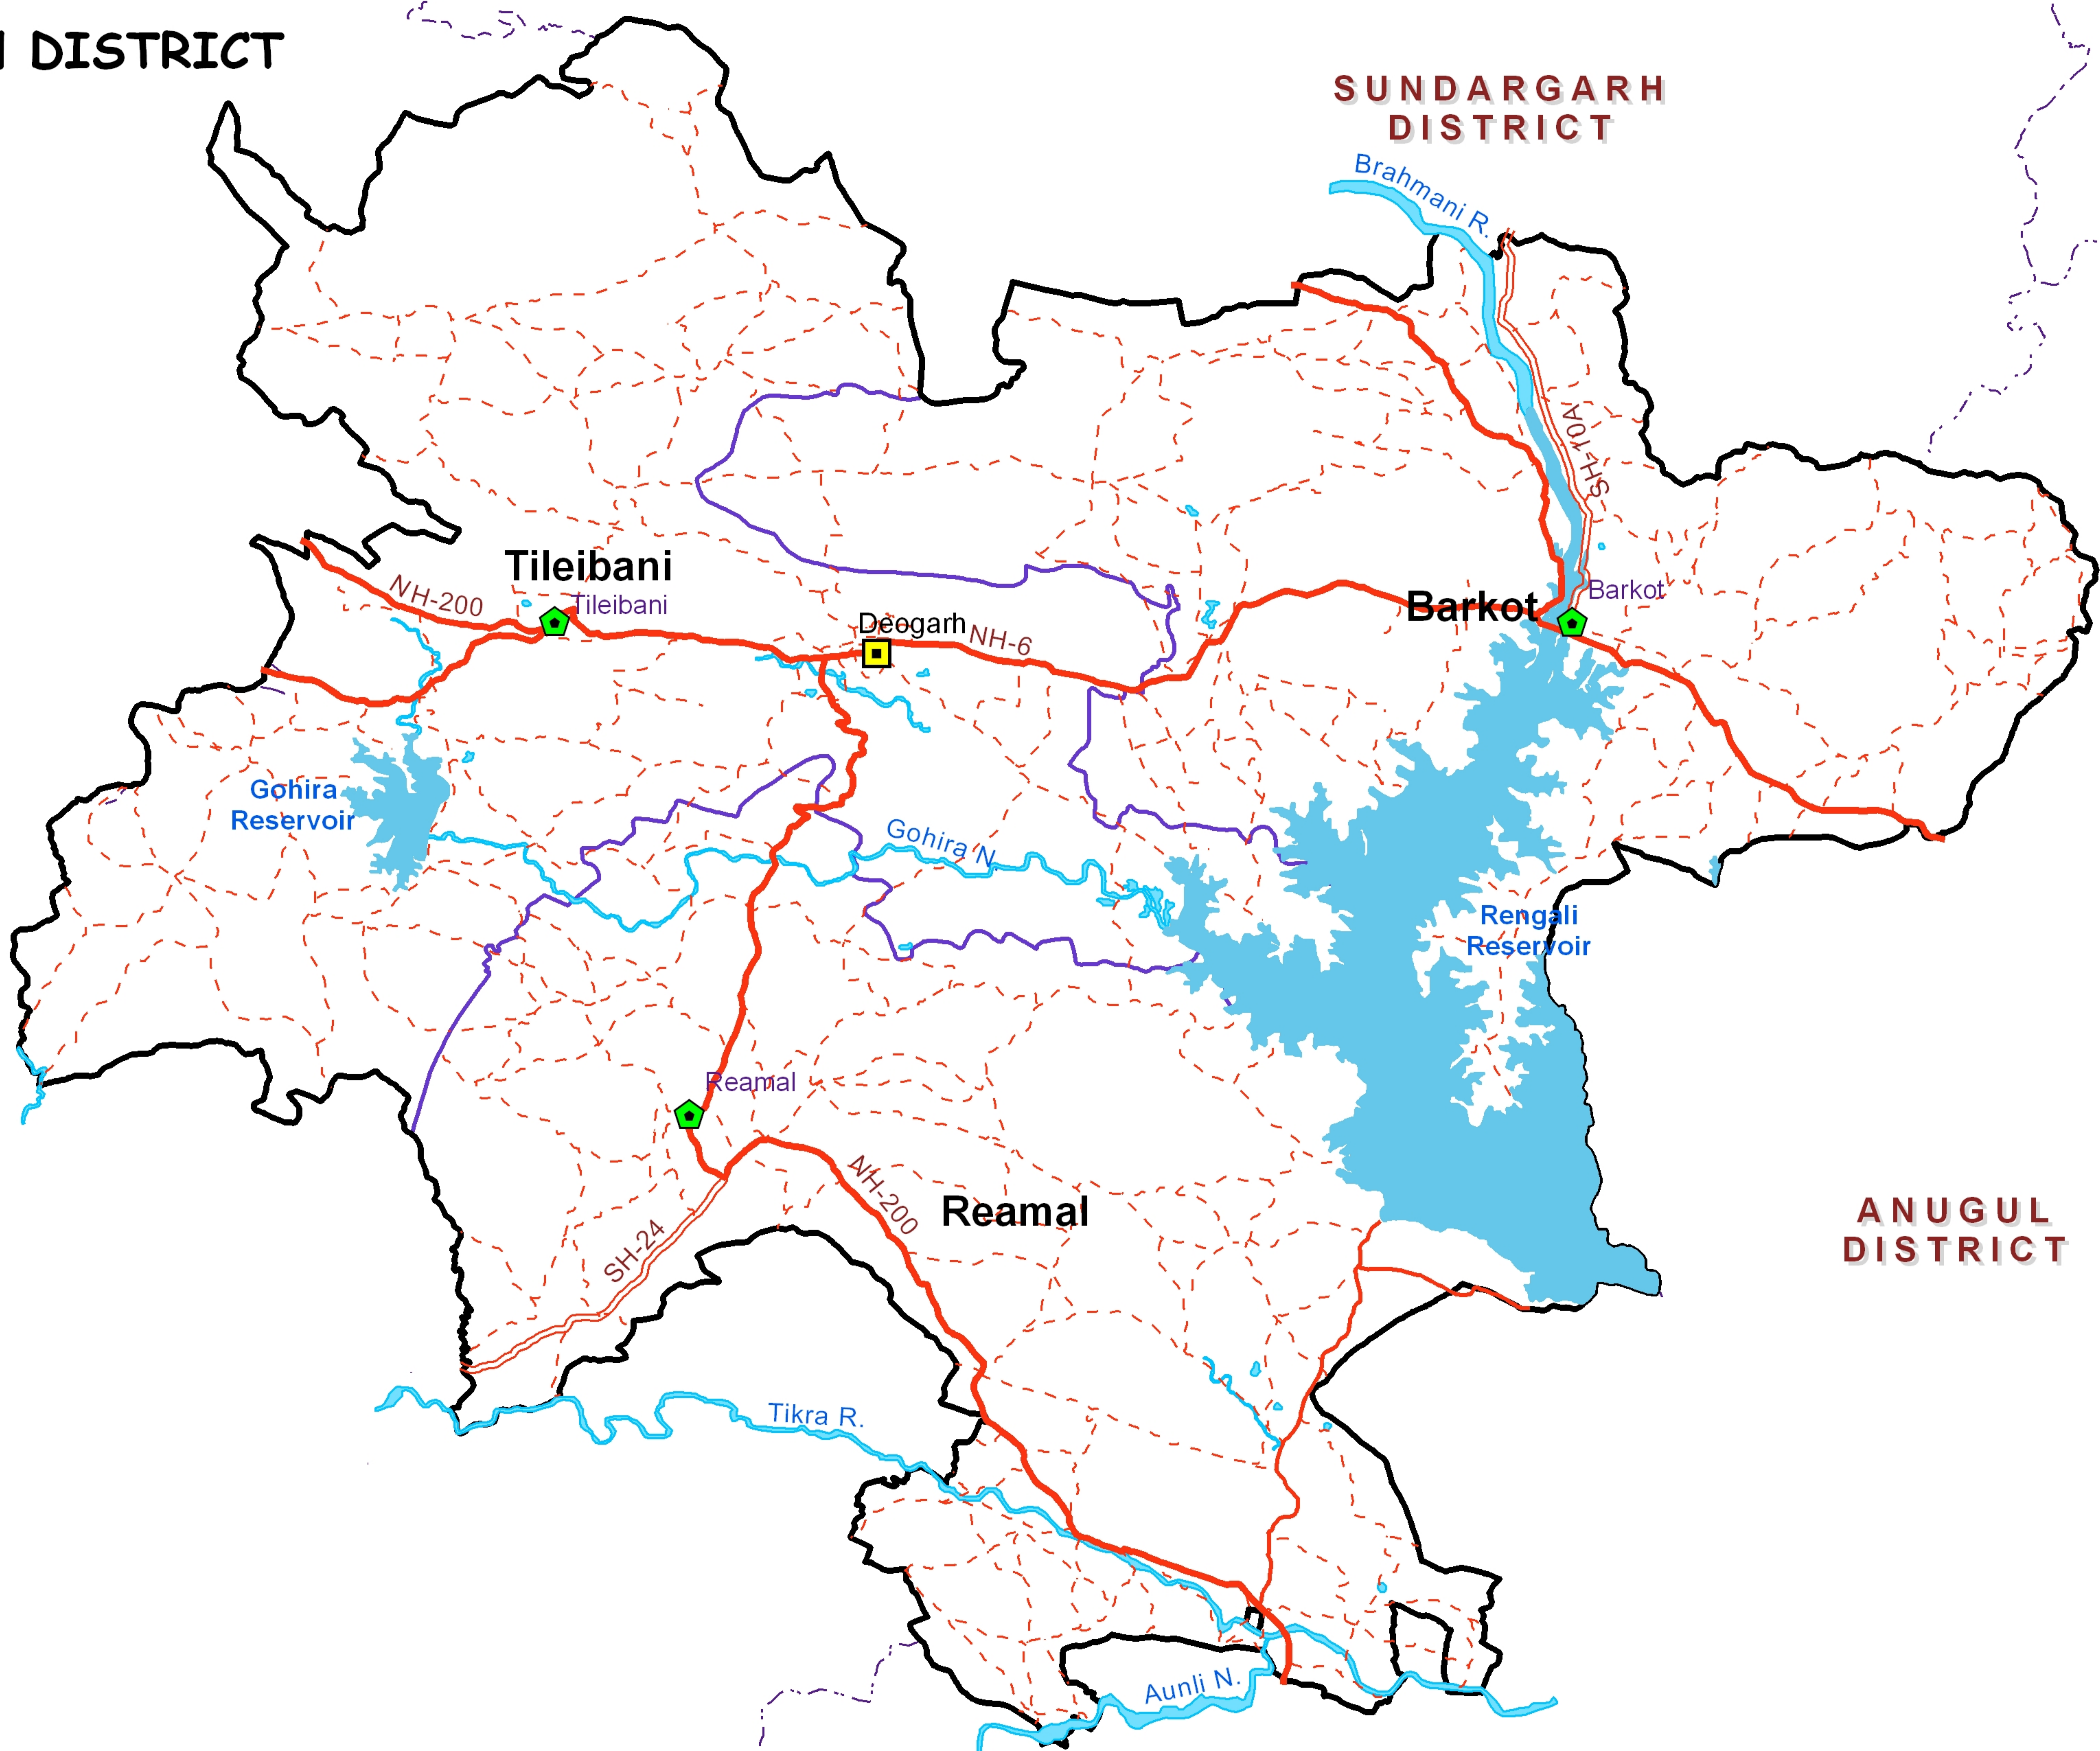

# DEOGARH DISTRICT

SUNDARGARH DISTRICT

KEONJHAR DISTRICT

SAMBALPUR DISTRICT

ANUGUL DISTRICT

INDIA

ODISHA

LEGEND

Map Composed By:  
GIS Division,  
NIC, Bhubaneswar

- District Headquarter
- Block Headquarter
- District Boundary
- Block Boundary
- National Highway
- State Highway
- Major District Road
- Other Road
- River/Reservoir